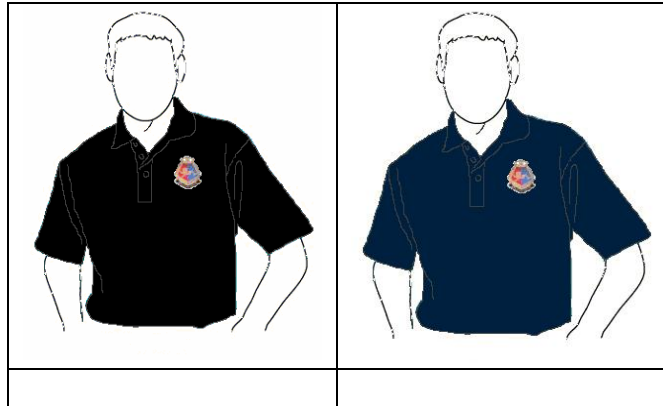

**Polo Shirts with embroidered Ships Crest - Shirt Colour Black Navy Blue**

The Price is **£14.00** per shirt this includes postage and packing within UK

**For overseas postage contact me for price**

**Please tick box for preferred colour**